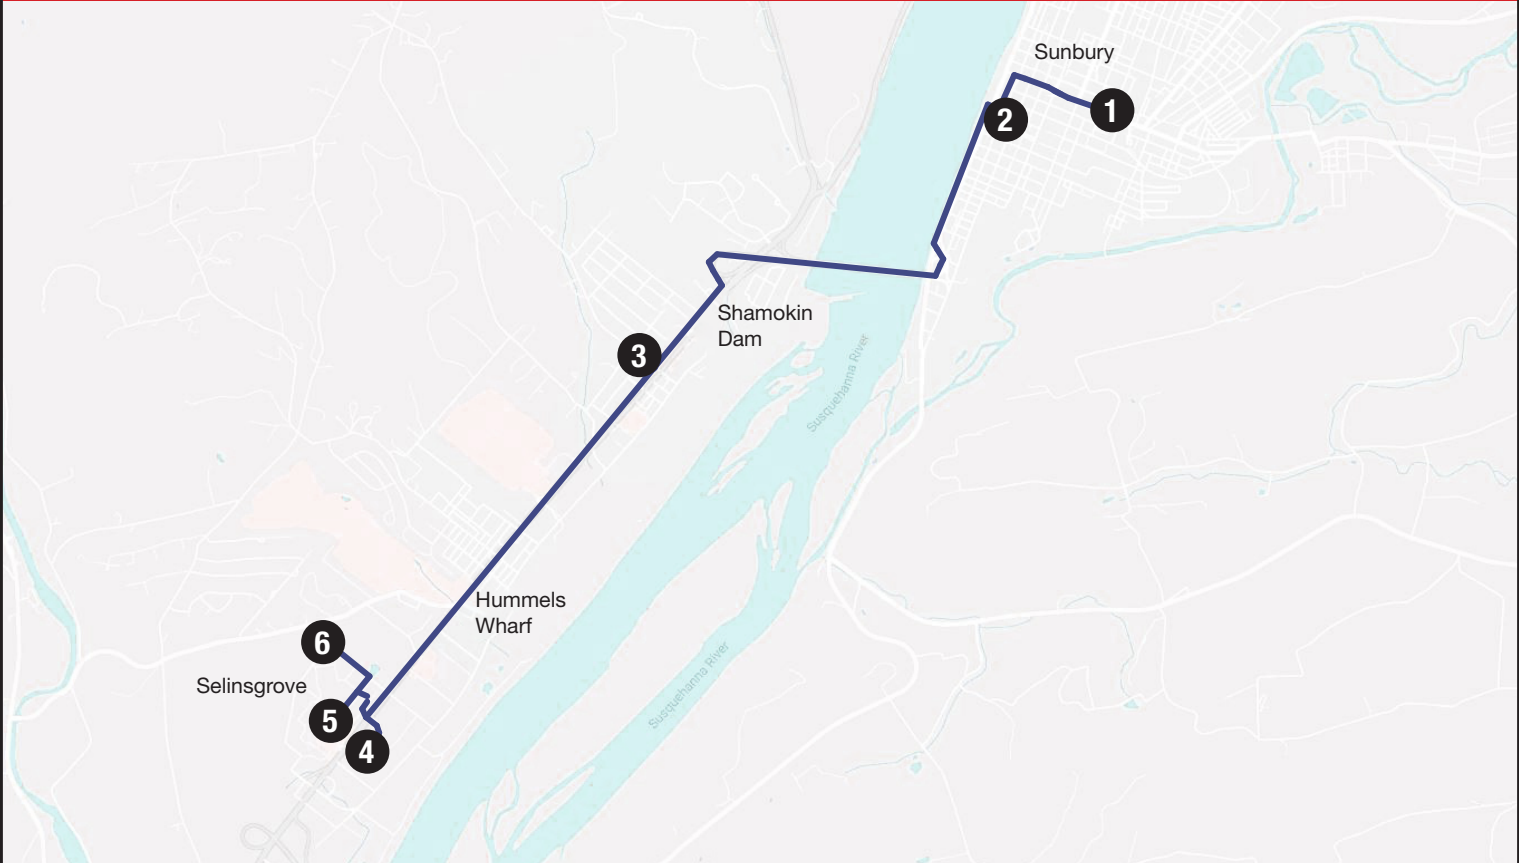

DESIGNATED STOP ROUTE: NORTHUMBERLAND/SNYDER

SUNBURY—SELINGROVE—SUNBURY

AVAILABLE MONDAY-FRIDAY

1	2	3	4	5	6	6	5	4	3	2	1
GREYHOUND BUS STATION SUNBURY	RIVER FRONT APART- MENTS	LONG JOHN SILVERS	WALMART MARKET- PLACE ENTRANCE SELINGROVE	SUSQUE- HANNA VALLEY MALL FRONT ENTRANCE	GEISINGER ROOSEVELT AVE	GEISINGER ROOSEVELT AVE	SUSQUE HANNA VALLEY MALL FRONT ENTRANCE	WALMART MARKET- PLACE ENTRANCE SELINGROVE	LONG JOHN SILVERS	RIVER FRONT APART- MENTS	GREYHOUND BUS STATION SUNBURY

7:30AM 7:50AM 8:10AM 8:45AM 9:15AM 9:25AM 2:20PM 2:30PM 2:50PM 3:00PM 3:30PM 3:50PM

Note: return times differ on Tues, Thurs: 1:20PM 1:30PM 1:50PM 2:00PM 2:30PM 2:50PM

To request a ride, call customer service by noon the business day prior to your trip (by Friday noon for Monday trips.) Please have exact fare ready for your driver.