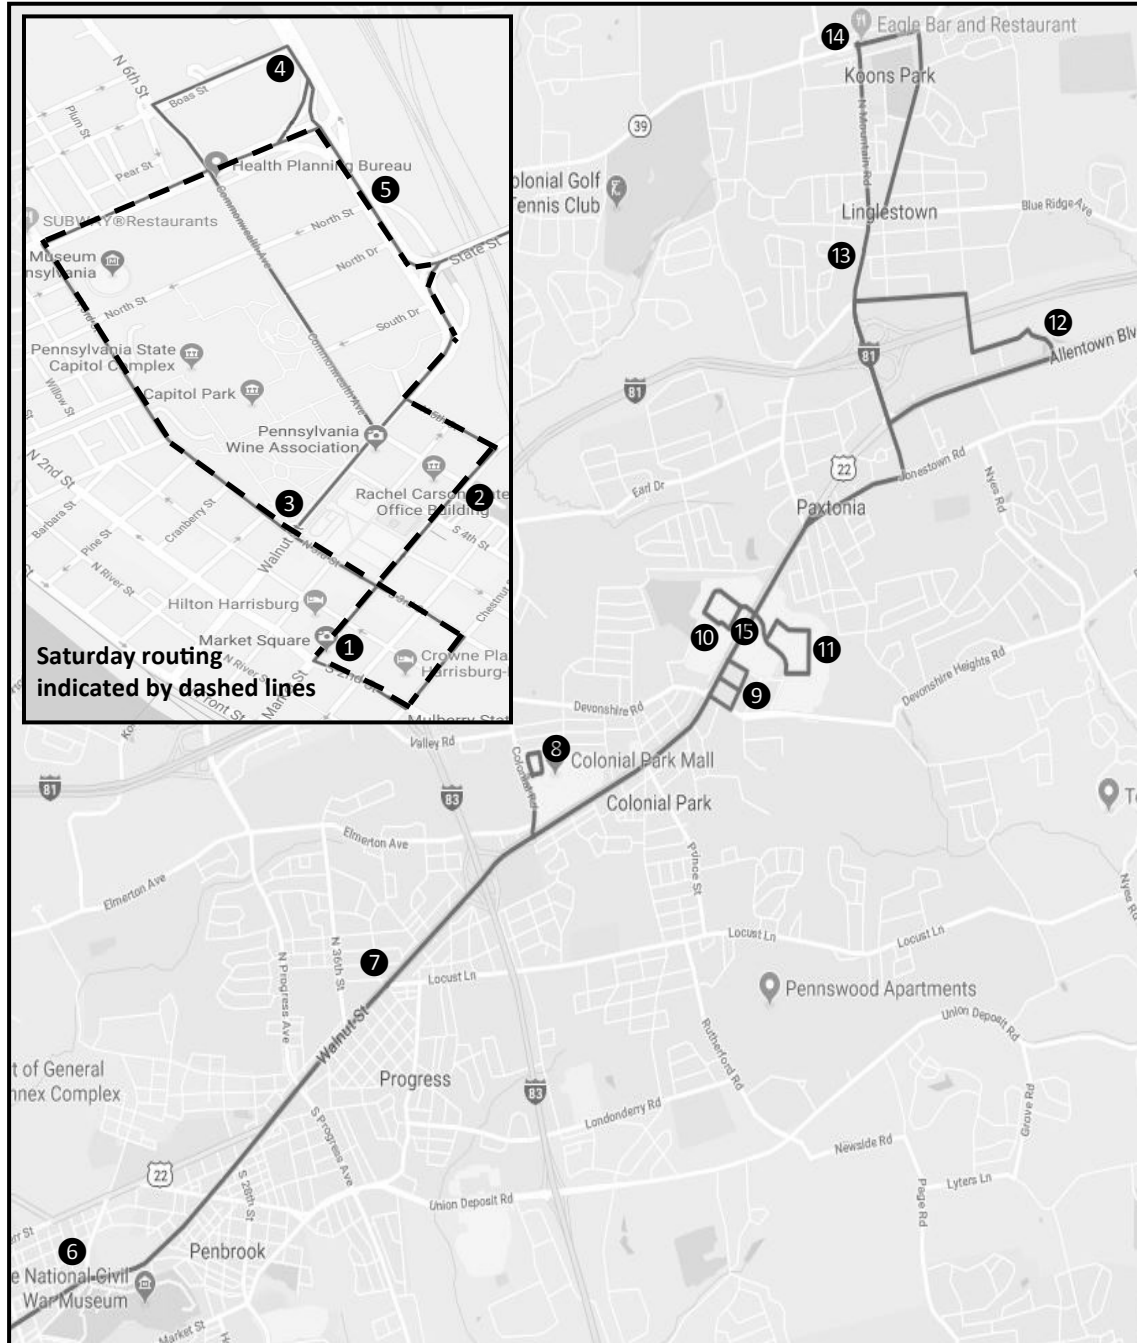

CAT will make every effort to adhere to the published timetable but will not assume responsibility for inconvenience, expense, or missed connections resulting from inclement weather, unplanned detours, or excess traffic.