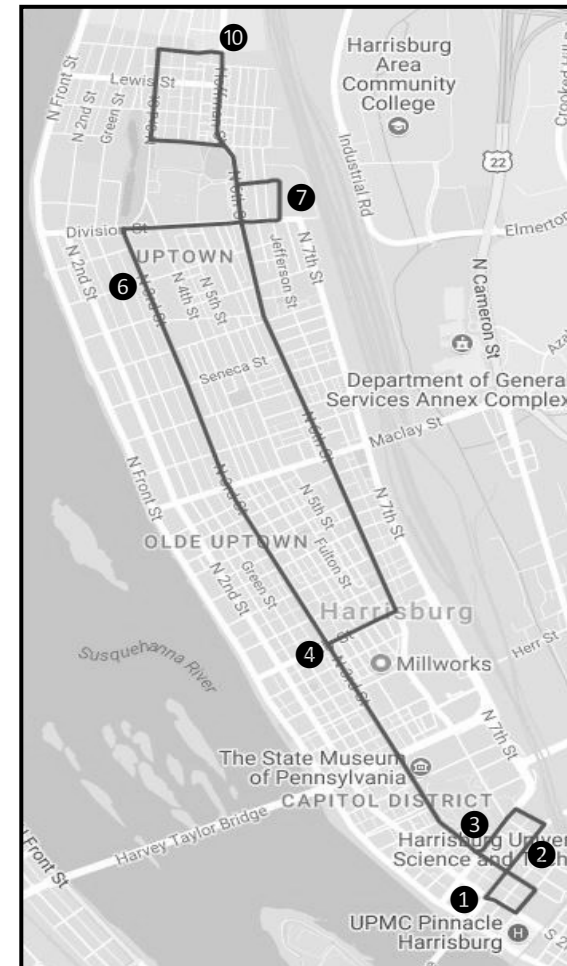

♦ - Route 6 also serves Uptown Plaza

3/6 NIGHT LOOP - WEEKDAY								
Transfer Center	Train Station (Market St)	3rd & Reily	Uptown Plaza	6th & Vaughn	3rd & Shamokin	3rd & Reily	3rd & Walnut	Transfer Center
1	2	4	7	10	6	4	3	1
6:30 PM	6:32 PM	6:38 PM	6:47 PM	6:50 PM	6:55 PM	7:02 PM	7:07 PM	7:10 PM
7:30 PM	7:32 PM	7:38 PM	7:47 PM	7:50 PM	7:55 PM	8:02 PM	8:07 PM	8:10 PM
8:30 PM	8:32 PM	8:38 PM	8:47 PM	8:50 PM	8:55 PM	9:02 PM	9:07 PM	9:10 PM
9:30 PM	9:32 PM	9:38 PM	9:47 PM	9:50 PM	9:55 PM	10:02 PM	10:07 PM	10:10 PM
3/6 NIGHT LOOP - SATURDAY								
6:30 PM	6:32 PM	6:38 PM	6:47 PM	6:50 PM	6:55 PM	7:02 PM	7:07 PM	7:10 PM
8:00 PM	8:02 PM	8:08 PM	8:17 PM	8:20 PM	8:27 PM	8:32 PM	8:37 PM	8:40 PM
9:30 PM	9:32 PM	9:38 PM	9:47 PM	9:50 PM	9:57 PM	10:02 PM	10:07 PM	10:10 PM

3/6 Night Loop Map

CAPITAL AREA TRANSIT

901 North Cameron Street
Harrisburg, PA 17101

INFORMATION:
717-238-8304
www.cattransit.com

Follow CAT on Twitter at @CATTransit

Track your CAT bus by scanning QR Code or visit www.findmycatbus.com