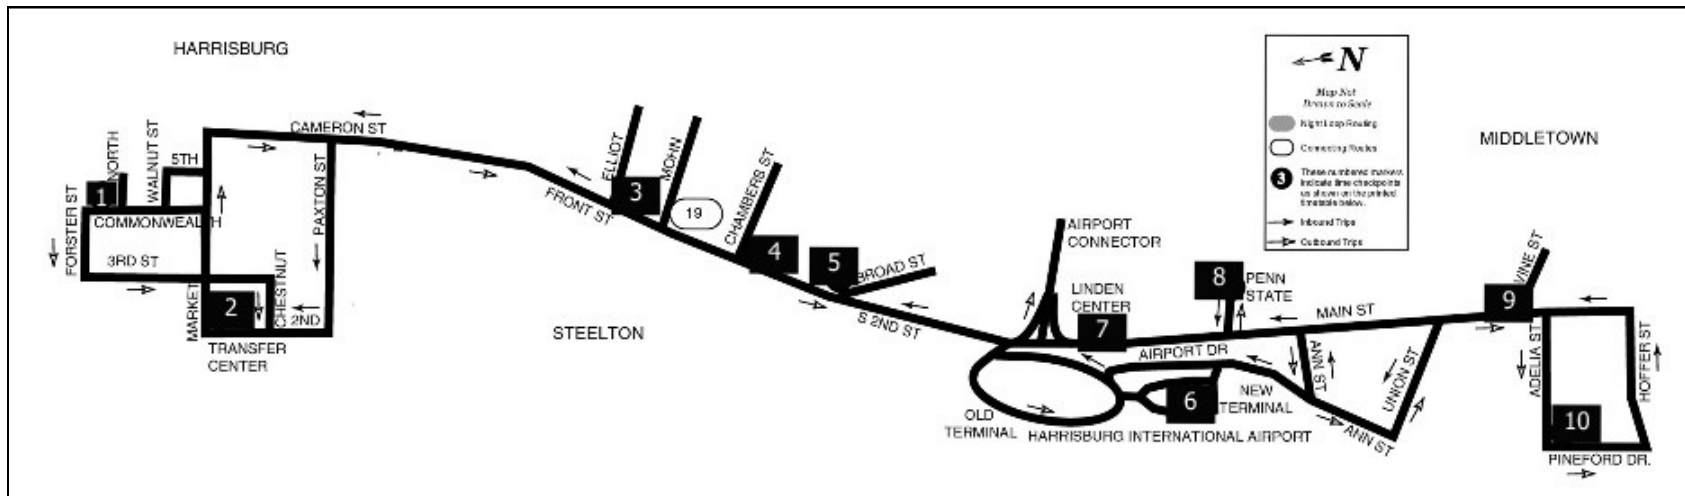

FARE INFORMATION

Subject to change
Exact Change Required
See CAT website for more detailed information

BASE FARE

- Adult $1.75
- Half Fare $ .85
- Student (K-12) $1.25

MONTHLY PASSES

- ZONE 1—Adult $49.00
- ZONE 2—Adult $70.00
- ZONE 3—Adult $87.00
- Student Pass—All Zones $35.00

MULTIPLE RIDE TICKETS

- 11 RIDE—Zone 1 $16.50
- 11 RIDE—Zone 2 $22.00
- 11 RIDE—Zone 3 $28.00
- 20 RIDE Disabled Ticket $17.50

TRANSFER—$.25—*Transfers are not allowed to be used for round trips*

ZONE FARE—$.60

Need An Emergency Ride Home?

Pennsylvania Commuter Services provides a free ride home in a qualified emergency for commuters who use options other than commuting alone in their personal vehicles. For more information, visit :

www.pacommuterservices.com/emergency-ride-home.html or call 1.866.579.RIDE.

SENIOR CITIZENS FREE RIDE PROGRAM

Passengers 65 years of age and older ride free with a Commonwealth of PA SENIOR CITIZEN ID card issued by CAT. Call CAT for more information.

HALF FARE PROGRAM

Persons with a qualifying disability may ride CAT at half fare with PA-DOT Reduced Transit Fare card issued by CAT. A Medicare Card may be sufficient proof of eligibility to obtain a PA-DOT Reduced Fare Card for the Half Fare Program. Commonwealth of PA ID cards issued by other PA Transit Systems for either the Senior Citizen Free Ride Program or the ½ Fare Program for person with disabilities are accepted on CAT buses. Driver may request proof of identity and/or age. Additional information and applications are available at CAT Information offices.