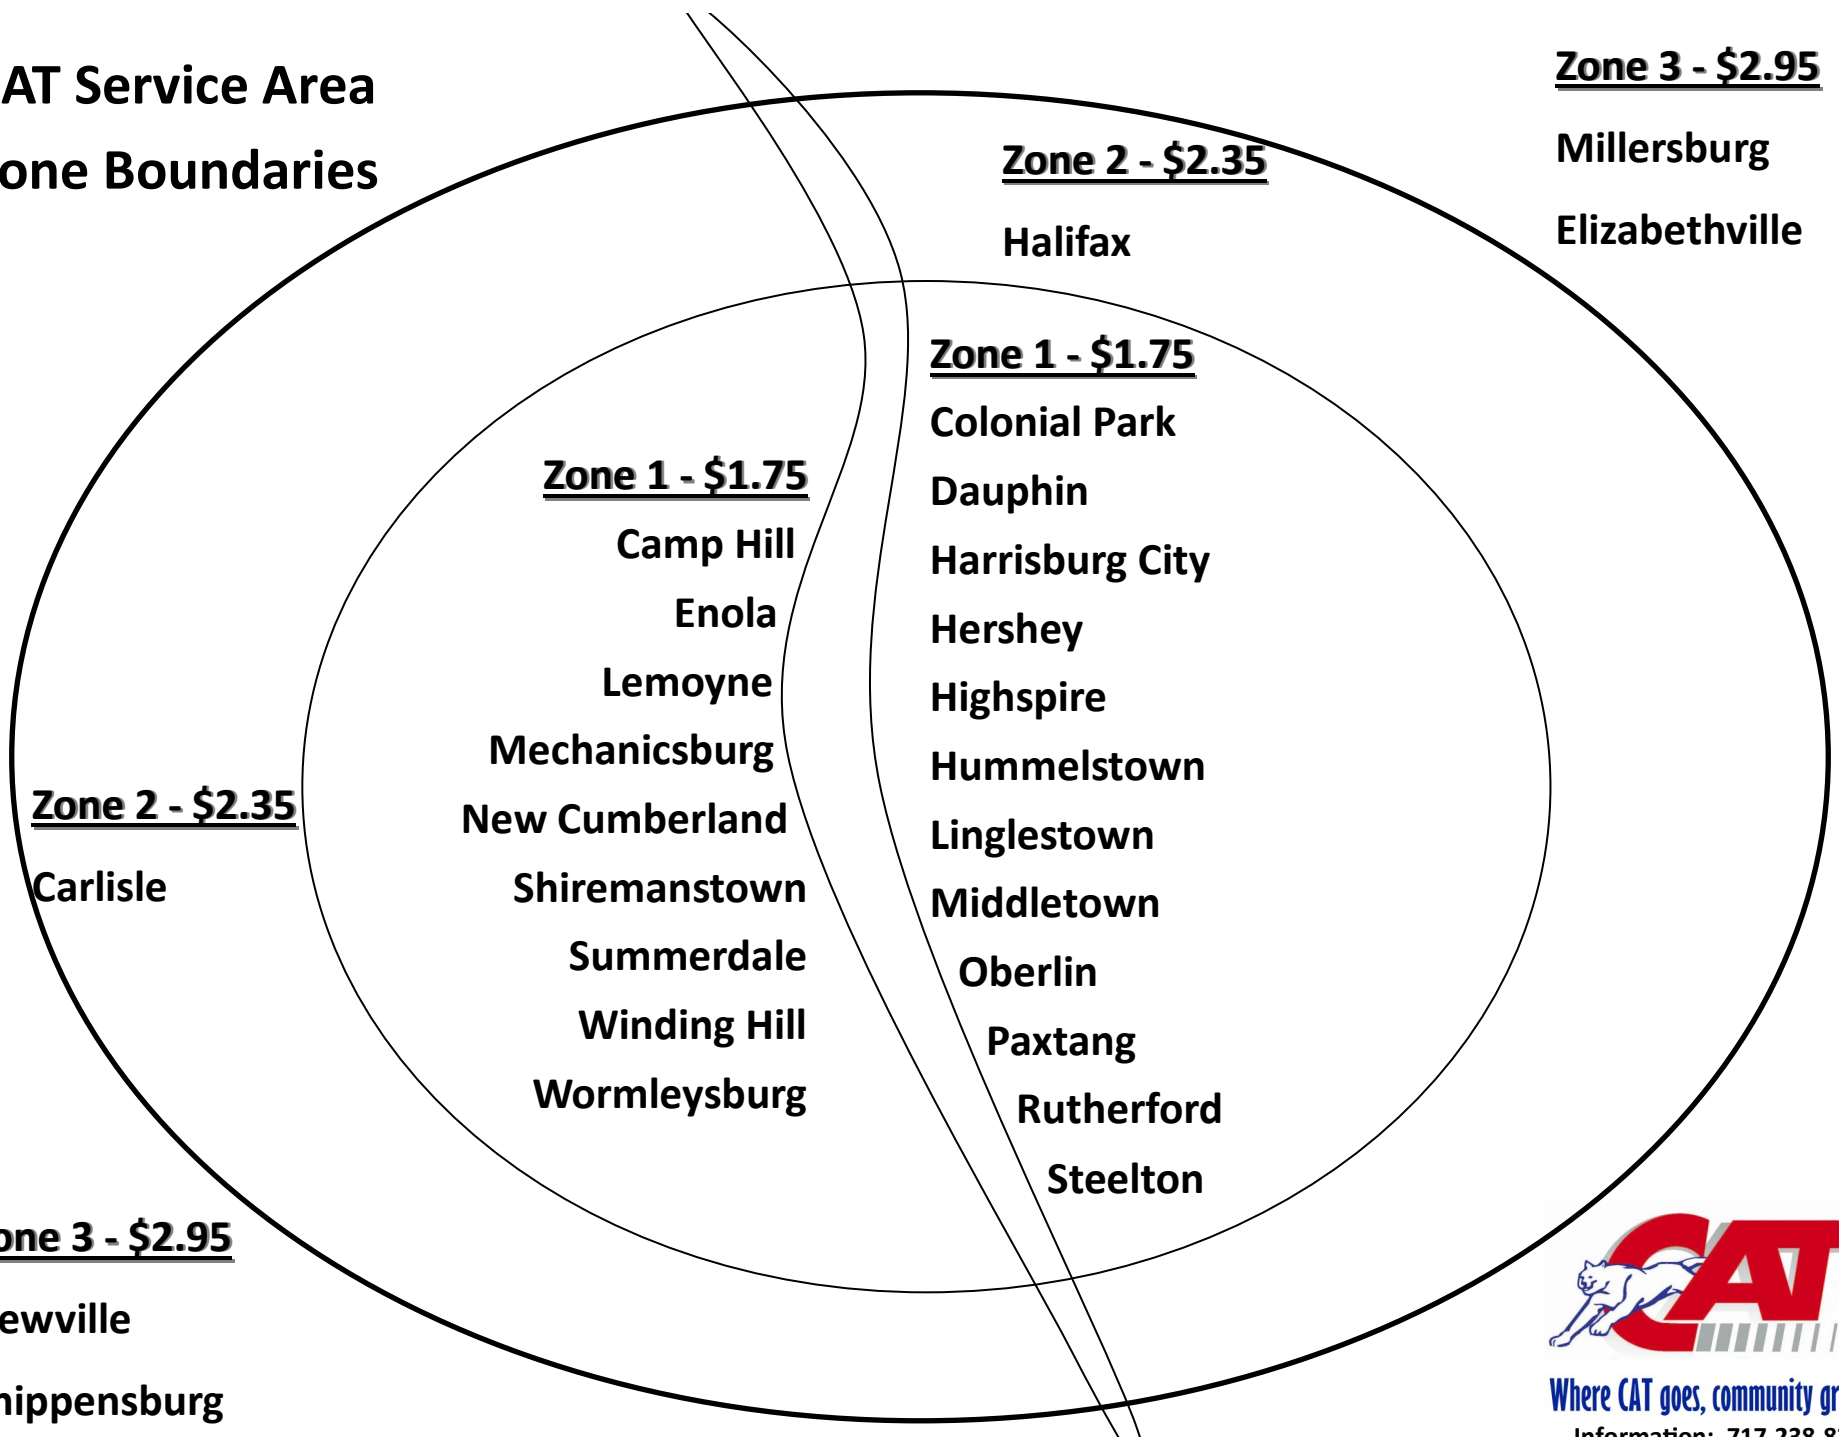

**CAT Service Area
Zone Boundaries**

Zone 3 - \$2.95

Millersburg
Elizabethville

Zone 2 - \$2.35

Halifax

Zone 1 - \$1.75

Colonial Park
Dauphin
Harrisburg City
Hershey
Highspire
Hummelstown
Linglestown
Middletown
Oberlin
Paxtang
Rutherford
Steelton

Zone 1 - \$1.75

Camp Hill
Enola
Lemoyne
Mechanicsburg
New Cumberland
Shiremanstown
Summerdale
Winding Hill
Wormleysburg

Zone 2 - \$2.35

Carlisle

Zone 3 - \$2.95

Newville

Shippensburg

Where CAT goes, community grows

Information: 717-238-8304

www.cattransit.com