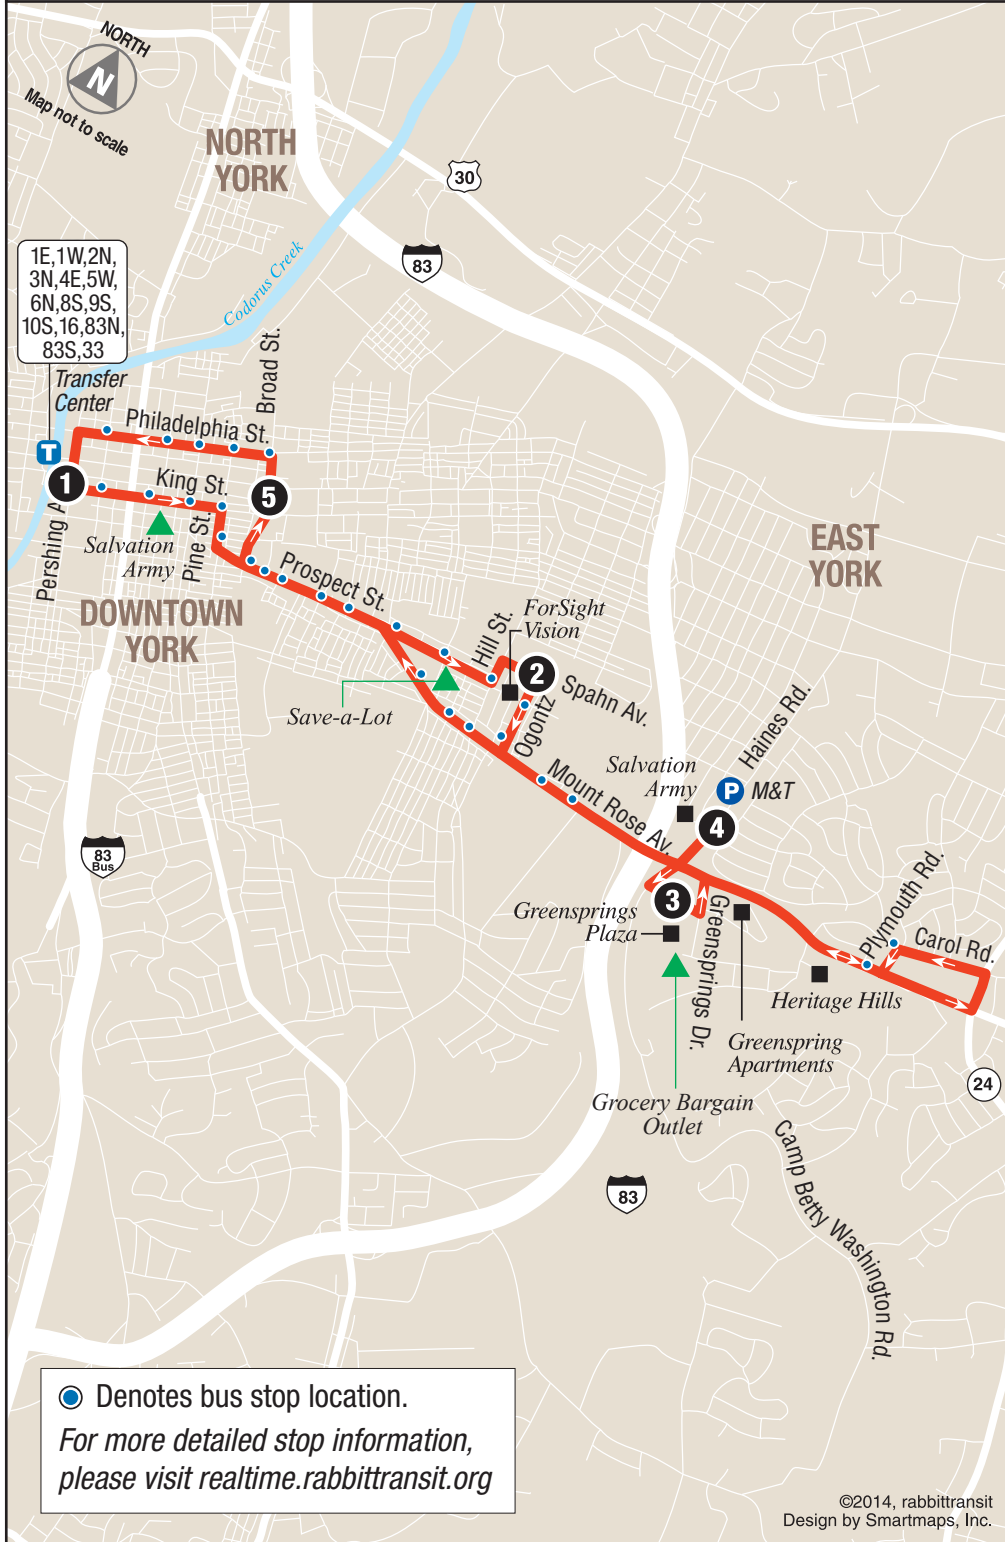

5E

Serving Downtown York, Greensprings, Salvation Army

-  Bus Route, Monday–Sunday Service
-  83N Park and Ride
-  Timepoint

-  Bus Stop
-  Landmark
-  Food Access Location

-  Transfer Point with Connecting Route(s)
-  #.#

 Denotes bus stop location.
For more detailed stop information,
please visit realtime.rabbittransit.org

**ROUTE 5E - HAINES ROAD / GREENSPRINGS
WEEKDAYS**

TRANSFER CENTER	Spahn & Ogontz	GREEN SPRINGS	HAINES ROAD	BROAD & KING	TRANSFER CENTER
6:00	6:11	6:17	6:35	6:44	7:00
7:00	7:11	7:17	7:35	7:44	8:00
8:00	8:11	8:17	8:35	8:44	9:00
9:00	9:11	9:17	9:35	9:44	10:00
10:00	10:11	10:17	10:35	10:44	11:00
11:00	11:11	11:17	11:35	11:44	12:00
12:00	12:11	12:17	12:35	12:44	1:00
1:00	1:11	1:17	1:35	1:44	2:00
2:00	2:11	2:17	2:35	2:44	3:00
3:00	3:11	3:17	3:35	3:44	4:00
4:00	4:11	4:17	4:35	4:44	5:00
5:00	5:11	5:17	5:35	5:44	6:00
6:00	6:11	6:17	6:35	6:44	7:00
7:00	7:11	7:17	7:35	7:44	8:00
8:00	8:11	8:17	8:35	8:44	9:00
9:00	9:11	9:17	9:35	9:44	10:00
10:00	10:11	---	---	---	---