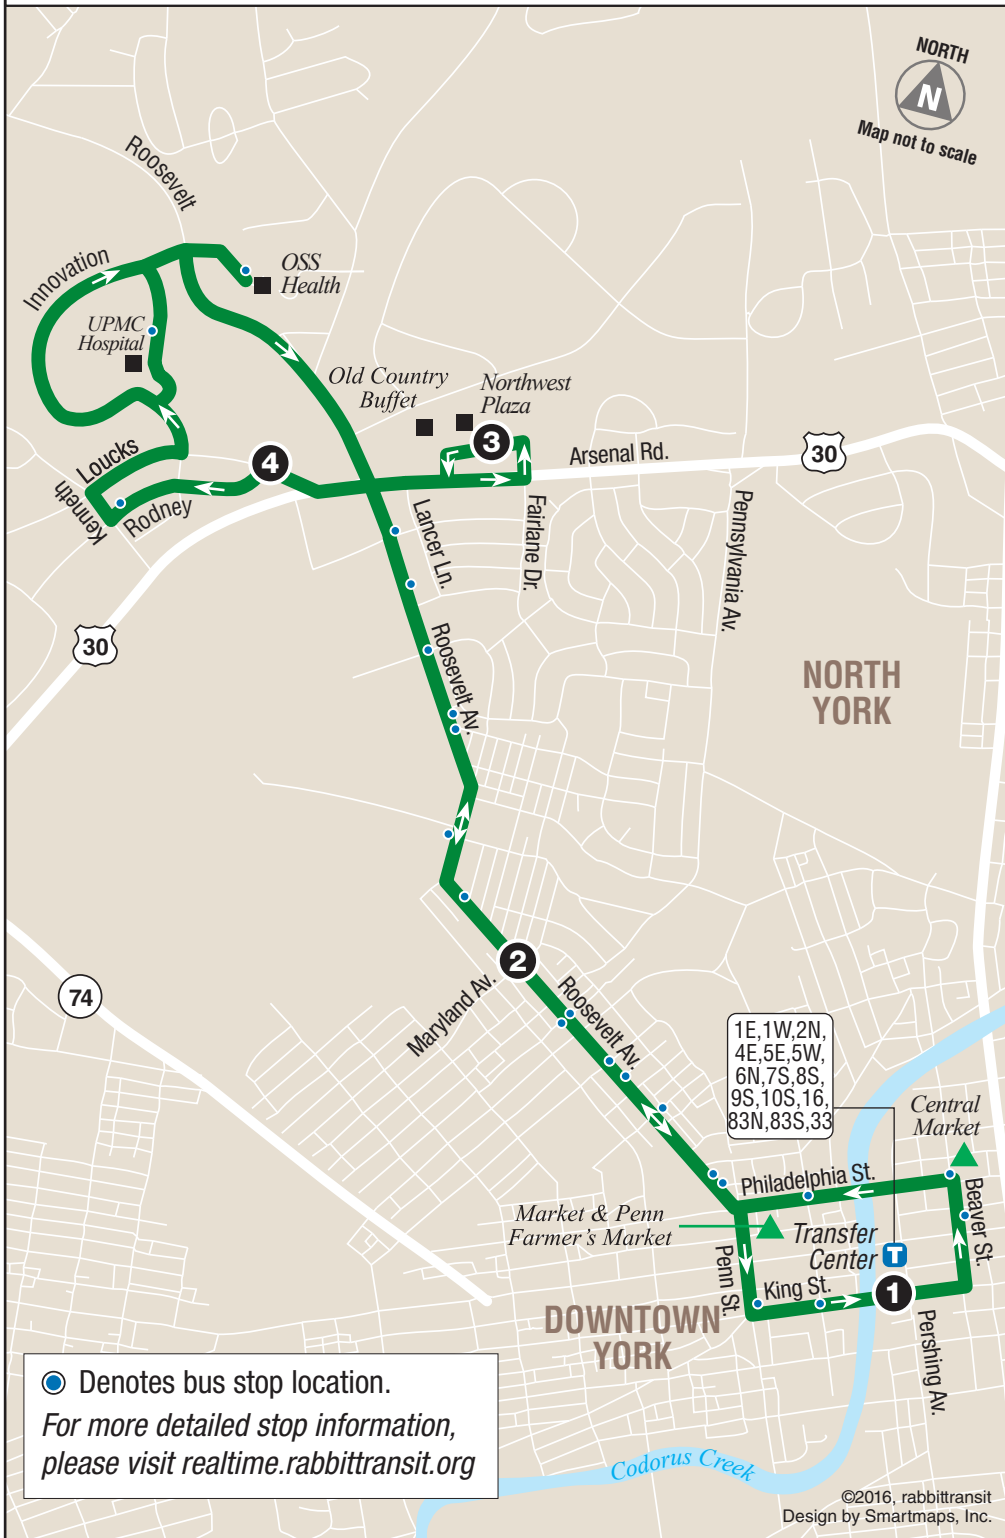

3N

Serving Downtown York, Northwest Plaza and UPMC Hospital

Bus Route, Monday–Sunday Service

Timepoint

Bus Stop

Landmark

Food Access Location

Transfer Point with

Connecting Route(s)