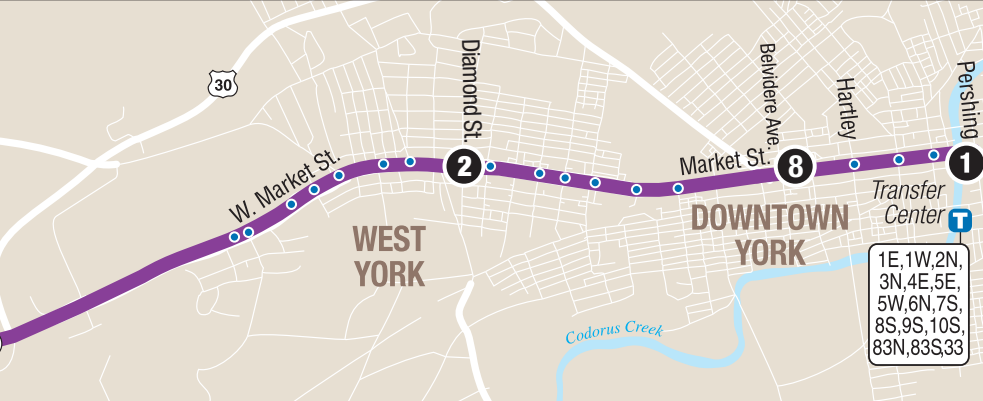

16

Serving Downtown York, Spring Grove, Downtown Hanover

- Bus Route, Monday–Friday Service
- Landmark
- Transfer Point with Connecting Route(s)
- Timepoint
- Bus Stop
- Food Access Location
- #, #

Denotes bus stop location.
For more detailed stop information,
please visit realtime.rabbittransit.org

ROUTE 16 - HANOVER / SPRING GROVE / YORK						TO HANOVER
WEEKDAY SCHEDULE						
TRANSFER CENTER 1	WEST YORK 2	Rt 30 & Rt. 116 3	THOMAS-VILLE 4	SPRING GROVE 5	Wilson York Sts. 6	DOWNTOWN HANOVER 7
6:00	6:08	6:24	6:29	6:40	6:52	7:00
9:00	9:08	9:24	9:29	9:40	9:52	10:00
2:00	2:08	2:24	2:29	2:40	2:52	3:00

ROUTE 16 - HANOVER / SPRING GROVE / YORK						TO YORK
WEEKDAY SCHEDULE						
DOWNTOWN HANOVER 7	Wilson York Sts. 6	SPRING GROVE 5	THOMAS-VILLE 4	Rt 30 & Rt. 116 3	WEST YORK 2	TRANSFER CENTER 1
8:00	8:05	8:17	8:29	8:37	8:45	9:00
1:00	1:05	1:17	1:29	1:37	1:45	2:00
5:00	5:05	5:17	5:29	5:37	5:45	6:00