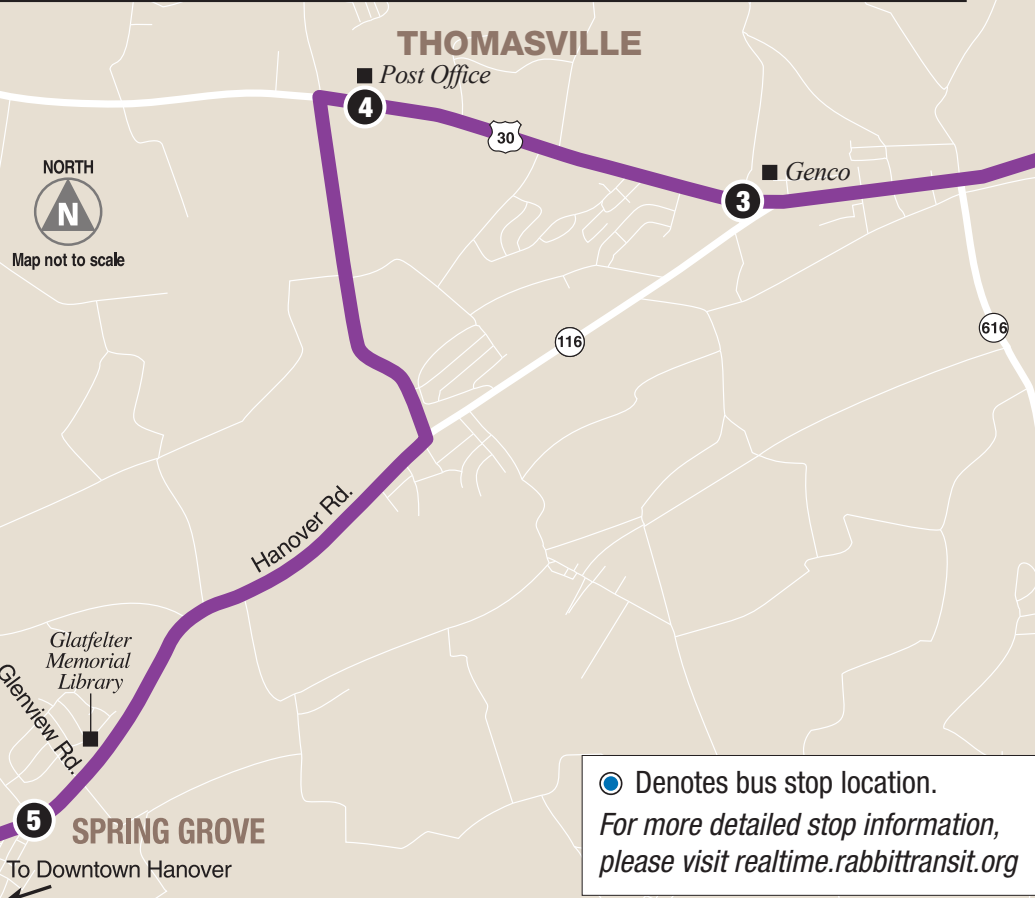

16

Serving Downtown York, Spring Grove, Downtown Hanover

- Bus Route, Monday–Friday Service
- Landmark
- Transfer Point with Connecting Route(s)
- Timepoint
- Bus Stop
- Food Access Location
- #, #

Denotes bus stop location.
For more detailed stop information,
please visit realtime.rabbittransit.org

ROUTE 16 - HANOVER / SPRING GROVE / YORK						TO HANOVER
WEEKDAY SCHEDULE						
TRANSFER CENTER 1	WEST YORK 2	Rt 30 & Rt. 116 3	THOMAS-VILLE 4	SPRING GROVE 5	Wilson York Sts. 6	DOWNTOWN HANOVER 7
6:00	6:08	6:24	6:29	6:40	6:52	7:00
9:00	9:08	9:24	9:29	9:40	9:52	10:00
2:00	2:08	2:24	2:29	2:40	2:52	3:00

ROUTE 16 - HANOVER / SPRING GROVE / YORK						TO YORK
WEEKDAY SCHEDULE						
DOWNTOWN HANOVER 7	Wilson York Sts. 6	SPRING GROVE 5	THOMAS-VILLE 4	Rt 30 & Rt. 116 3	WEST YORK 2	TRANSFER CENTER 1
8:00	8:05	8:17	8:29	8:37	8:45	9:00
1:00	1:05	1:17	1:29	1:37	1:45	2:00
5:00	5:05	5:17	5:29	5:37	5:45	6:00