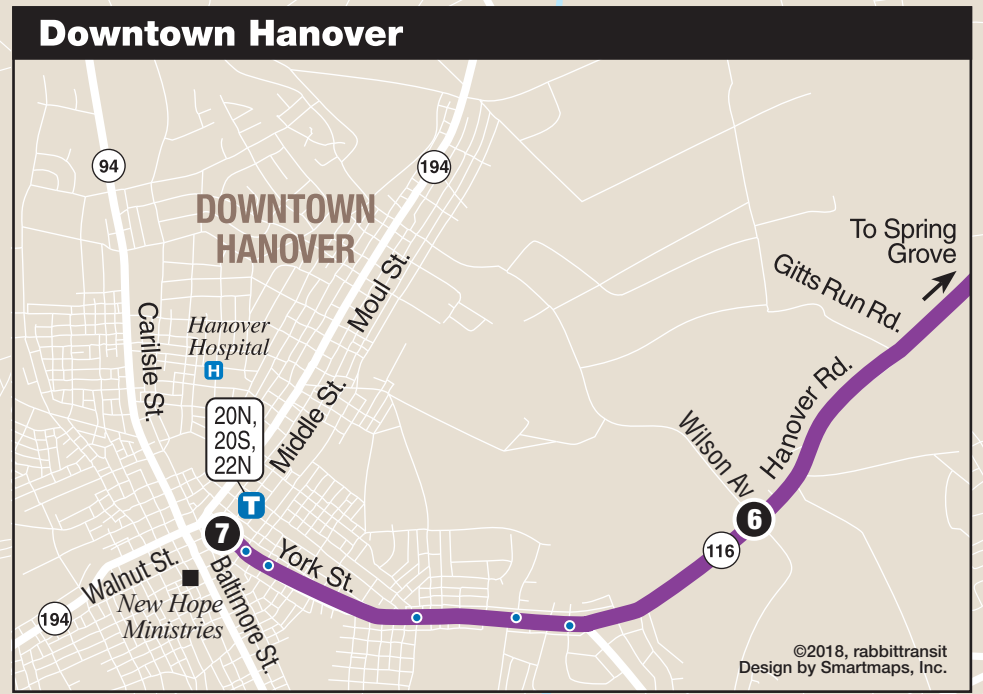

16

Serving Downtown York, Spring Grove, Downtown Hanover

- Bus Route, Monday–Friday Service
- Landmark
- Transfer Point with Connecting Route(s)
- Timepoint
- Bus Stop
- Food Access Location
- #, #

Denotes bus stop location.
For more detailed stop information,
please visit realtime.rabbittransit.org

ROUTE 16 - HANOVER / SPRING GROVE / YORK						TO HANOVER
WEEKDAY SCHEDULE						
TRANSFER CENTER 1	WEST YORK 2	Rt 30 & Rt. 116 3	THOMAS-VILLE 4	SPRING GROVE 5	Wilson York Sts. 6	DOWNTOWN HANOVER 7
6:00	6:08	6:24	6:29	6:40	6:52	7:00
9:00	9:08	9:24	9:29	9:40	9:52	10:00
2:00	2:08	2:24	2:29	2:40	2:52	3:00

ROUTE 16 - HANOVER / SPRING GROVE / YORK						TO YORK
WEEKDAY SCHEDULE						
DOWNTOWN HANOVER 7	Wilson York Sts. 6	SPRING GROVE 5	THOMAS-VILLE 4	Rt 30 & Rt. 116 3	WEST YORK 2	TRANSFER CENTER 1
8:00	8:05	8:17	8:29	8:37	8:45	9:00
1:00	1:05	1:17	1:29	1:37	1:45	2:00
5:00	5:05	5:17	5:29	5:37	5:45	6:00