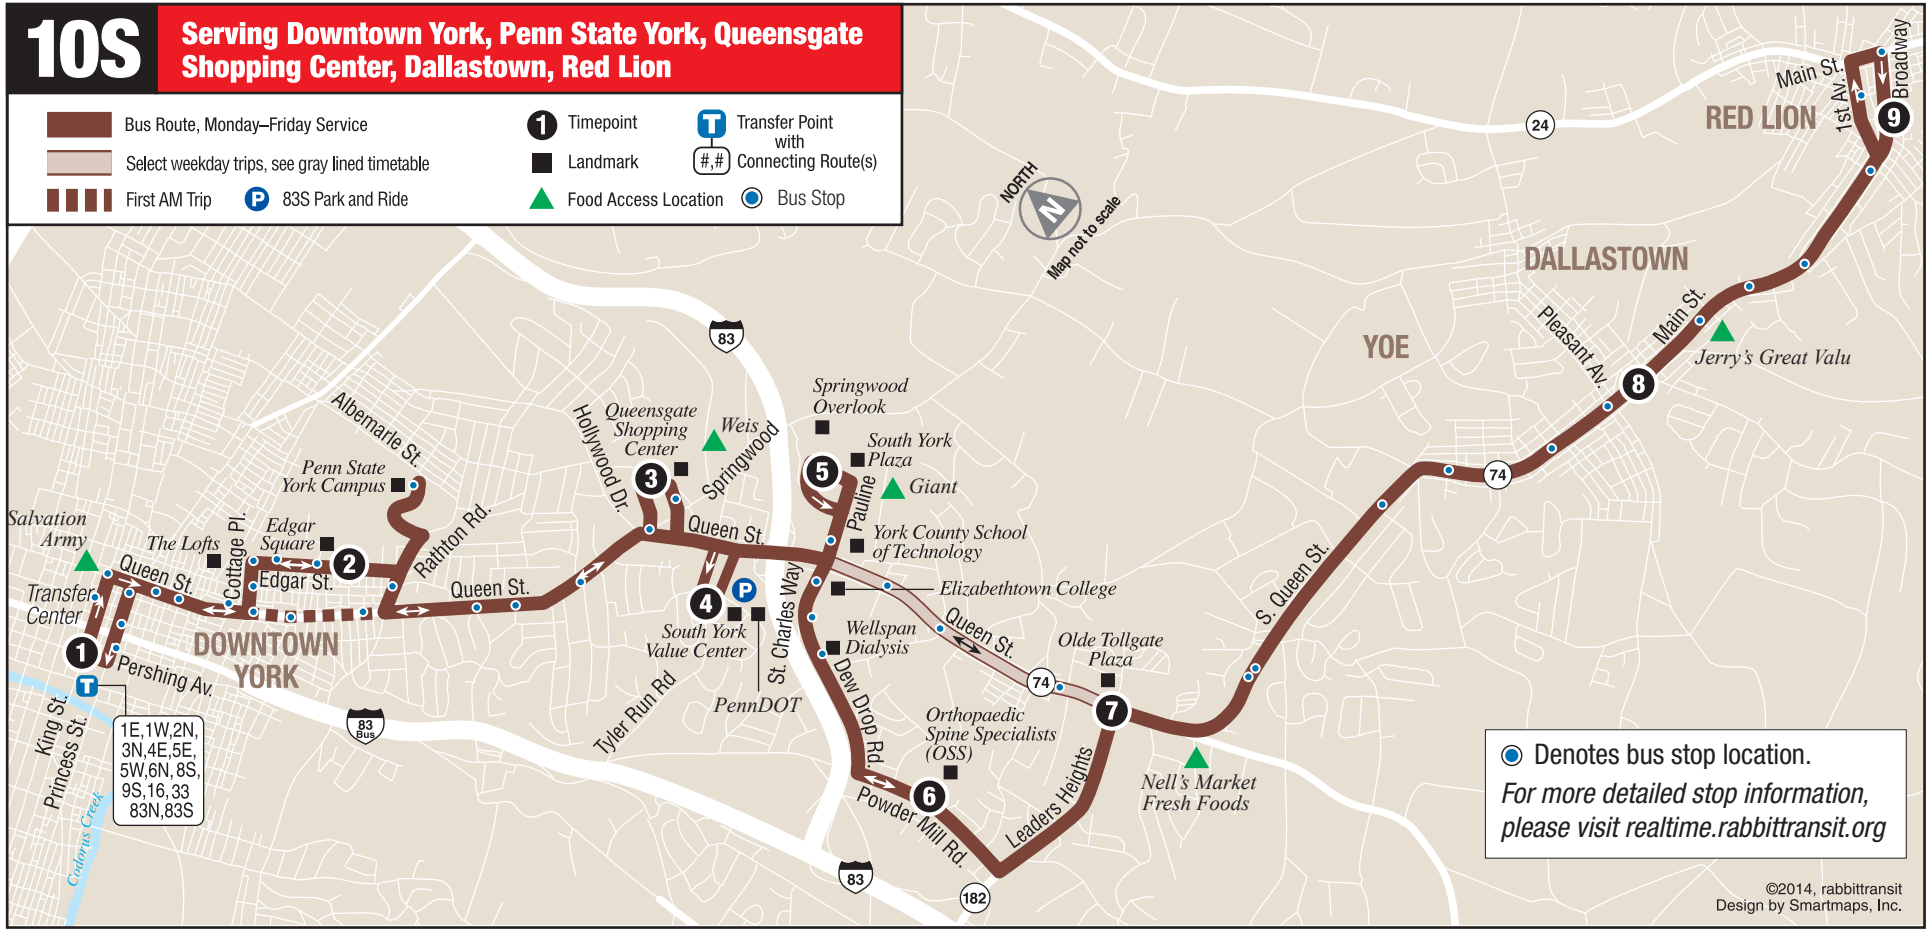

10S

Serving Downtown York, Penn State York, Queensgate Shopping Center, Dallastown, Red Lion

- Bus Route, Monday–Friday Service
- Select weekday trips, see gray lined timetable
- First AM Trip
- Timepoint
- Landmark
- Food Access Location
- Transfer Point with Connecting Route(s)
- #,#
- 83S Park and Ride
- Bus Stop

Denotes bus stop location.
For more detailed stop information,
please visit realtime.rabbittransit.org