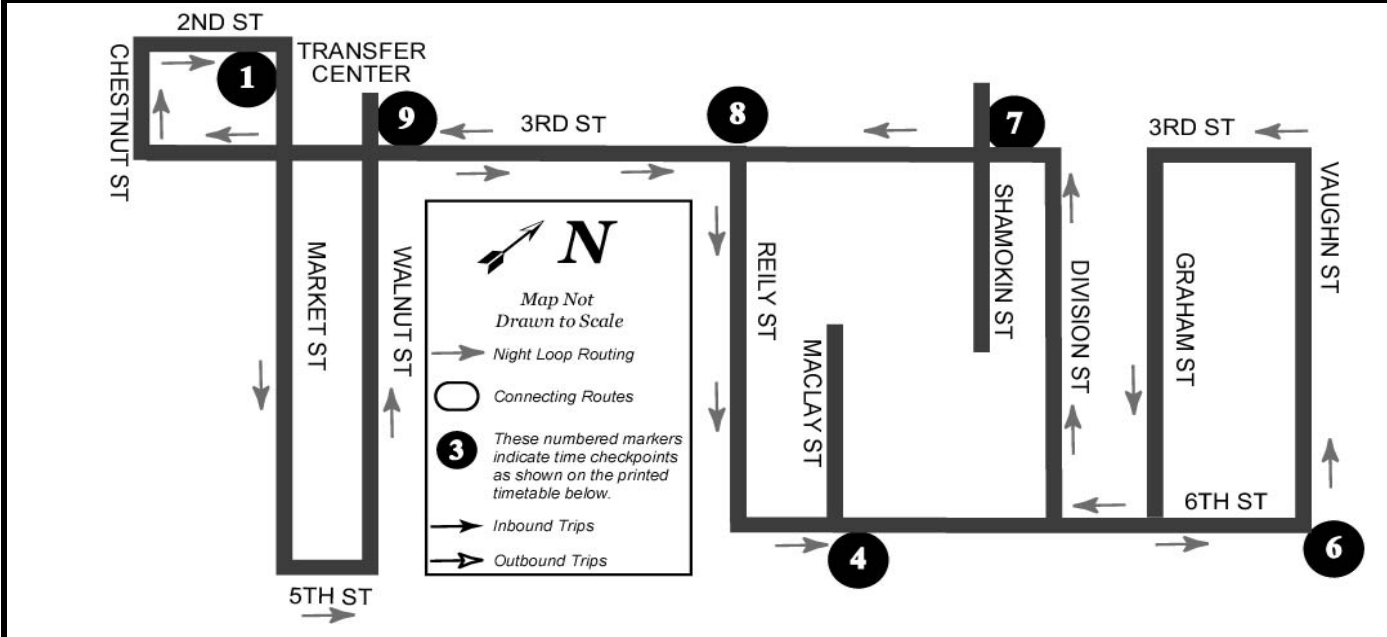

- Light face type on the timetable indicates AM times.
- Bold face type on the timetable indicates PM times.

ROUTE 6

Effective Dec. 12, 2011

SIXTH STREET

Serving:

Downtown Harrisburg,
 Capitol Complex,
 6th Street,
 Uptown Shopping Center,
 3rd Street (Night Loop)

CAPITAL AREA TRANSIT

CAT
 The Smart Choice

901 N. CAMERON ST.
 P. O. BOX 1571
 HARRISBURG PA 17105-1571

INFORMATION:
 238-8304
 www.cattransit.com

NIGHT LOOP SCHEDULE

COMBINES ROUTE 3 & ROUTE 6

MONDAY - FRIDAY									SATURDAY								
From Downtown			To Downtown						From Downtown				To Downtown				
Market Square Transfer Center 1	3rd & Rely 8	6th & Vaughn 6	6th & Vaughn 6	3rd & Shamokin 7	3rd & Rely 8	3rd & Walnut 9	Market Square Transfer Center 1	Market Square Transfer Center 1	3rd & Rely 8	6th & Vaughn 6	3rd & Shamokin 7	3rd & Rely 8	3rd & Walnut 9	Market Square Transfer Center 1			
6:30	6:38	6:50	6:50	6:55	7:02	7:07	7:10	6:30	6:38	6:50	6:55	7:02	7:07	7:10			
6:50	6:58	7:10	7:10	7:15	7:22	7:27	7:30	8:00	8:08	8:20	8:25	8:32	8:37	8:40			
7:30	7:38	7:50	7:50	7:55	8:02	8:07	8:10	8:40	8:48	9:00	9:05	9:12	9:17	9:20			
8:10	8:18	8:30	8:30	8:35	8:42	8:47	8:50	11:20	11:28	11:40	11:45						
8:50	8:58	9:25	9:25	9:30	9:37	9:42	9:45										
9:45	9:53	10:00															
10:50	10:58	11:10															