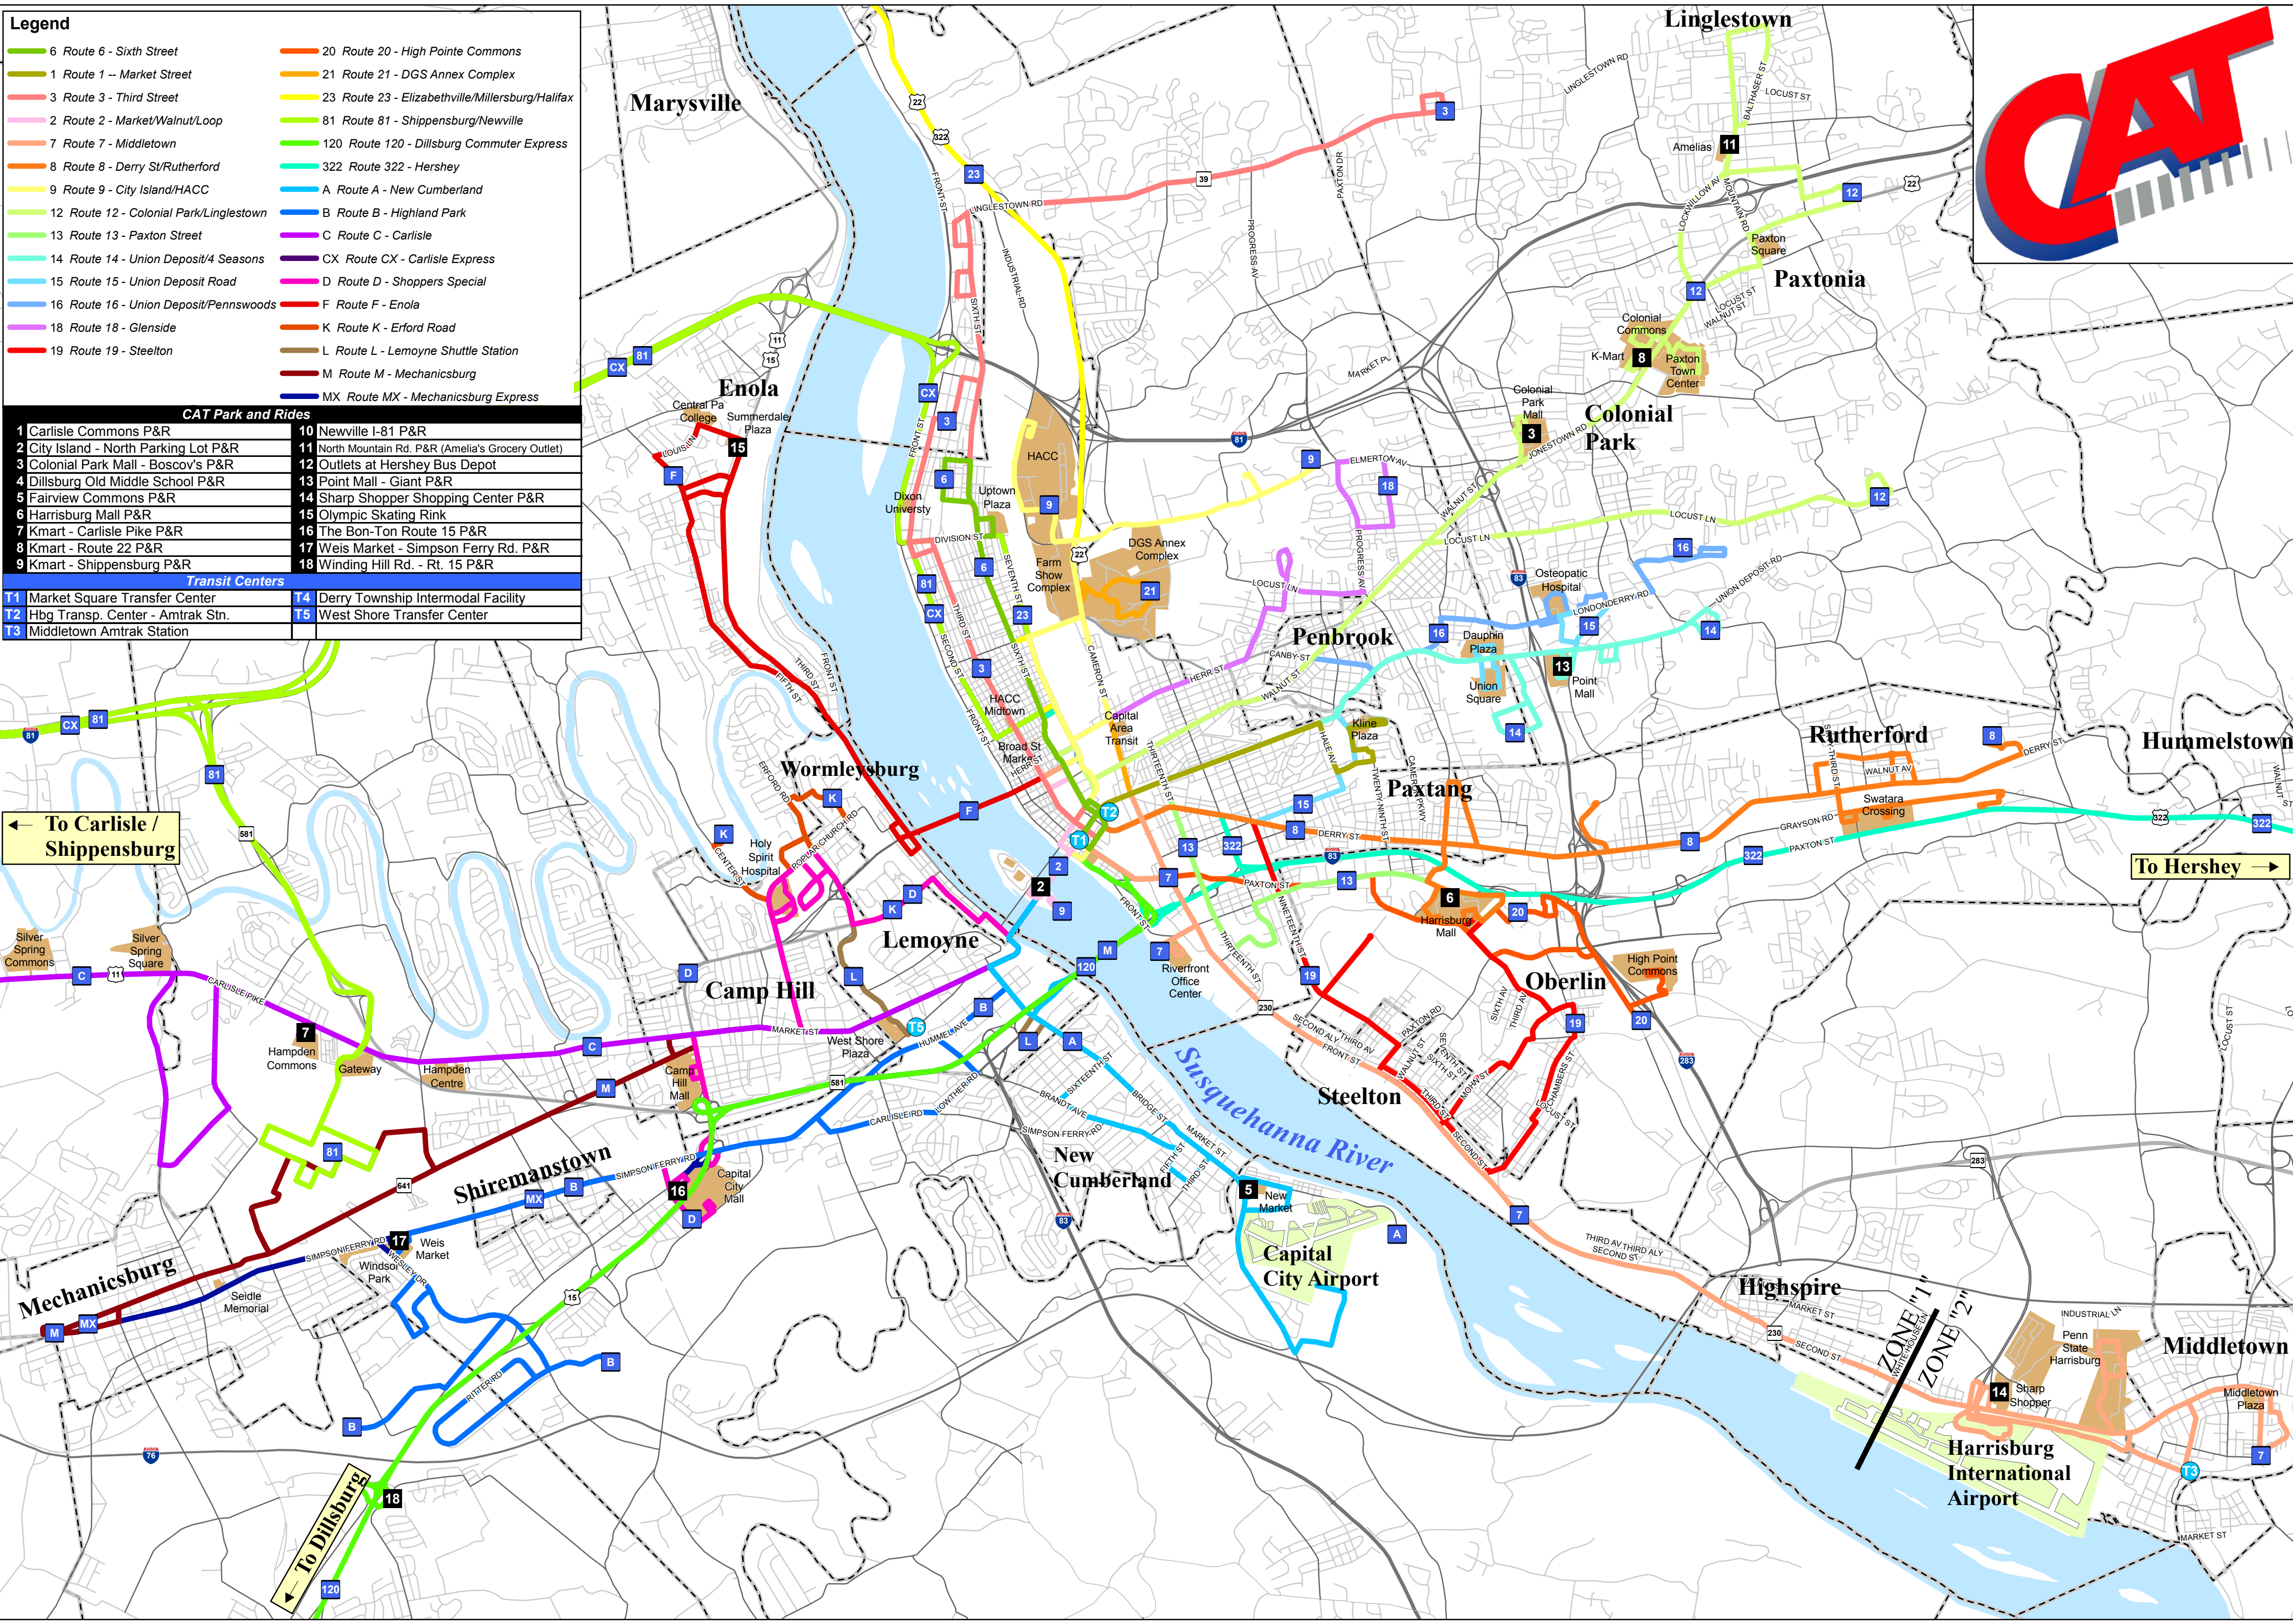

- Legend**
- 6 Route 6 - Sixth Street
 - 1 Route 1 -- Market Street
 - 3 Route 3 - Third Street
 - 2 Route 2 - Market/Walnut/Loop
 - 7 Route 7 - Middletown
 - 8 Route 8 - Derry St/Rutherford
 - 9 Route 9 - City Island/HACC
 - 12 Route 12 - Colonial Park/Linglestown
 - 13 Route 13 - Paxton Street
 - 14 Route 14 - Union Deposit/4 Seasons
 - 15 Route 15 - Union Deposit Road
 - 16 Route 16 - Union Deposit/Pennswoods
 - 18 Route 18 - Glenside
 - 19 Route 19 - Steelton
 - 20 Route 20 - High Pointe Commons
 - 21 Route 21 - DGS Annex Complex
 - 23 Route 23 - Elizabethtown/Millersburg/Halifax
 - 81 Route 81 - Shippensburg/Newville
 - 120 Route 120 - Dillsburg Commuter Express
 - A Route A - New Cumberland
 - B Route B - Highland Park
 - C Route C - Carlisle
 - CX Route CX - Carlisle Express
 - D Route D - Shoppers Special
 - F Route F - Enola
 - K Route K - Erford Road
 - L Route L - Lemoyne Shuttle Station
 - M Route M - Mechanicsburg
 - MX Route MX - Mechanicsburg Express

CAT Park and Rides

1 Carlisle Commons P&R	10 Newville I-81 P&R
2 City Island - North Parking Lot P&R	11 North Mountain Rd. P&R (Amelia's Grocery Outlet)
3 Colonial Park Mall - Boscov's P&R	12 Outlets at Hershey Bus Depot
4 Dillsburg Old Middle School P&R	13 Point Mall - Giant P&R
5 Fairview Commons P&R	14 Sharp Shopper Shopping Center P&R
6 Harrisburg Mall P&R	15 Olympic Skating Rink
7 Kmart - Carlisle Pike P&R	16 The Bon-Ton Route 15 P&R
8 Kmart - Route 22 P&R	17 Weis Market - Simpson Ferry Rd. P&R
9 Kmart - Shippensburg P&R	18 Winding Hill Rd. - Rt. 15 P&R

Transit Centers

T1 Market Square Transfer Center	T4 Derry Township Intermodal Facility
T2 Hbg Transp. Center - Amtrak Stn.	T5 West Shore Transfer Center
T3 Middletown Amtrak Station	

← To Carlisle / Shippensburg

To Hershey →

To Dillsburg

ZONE "1"
MIDDLETOWN

ZONE "2"
MIDDLETOWN