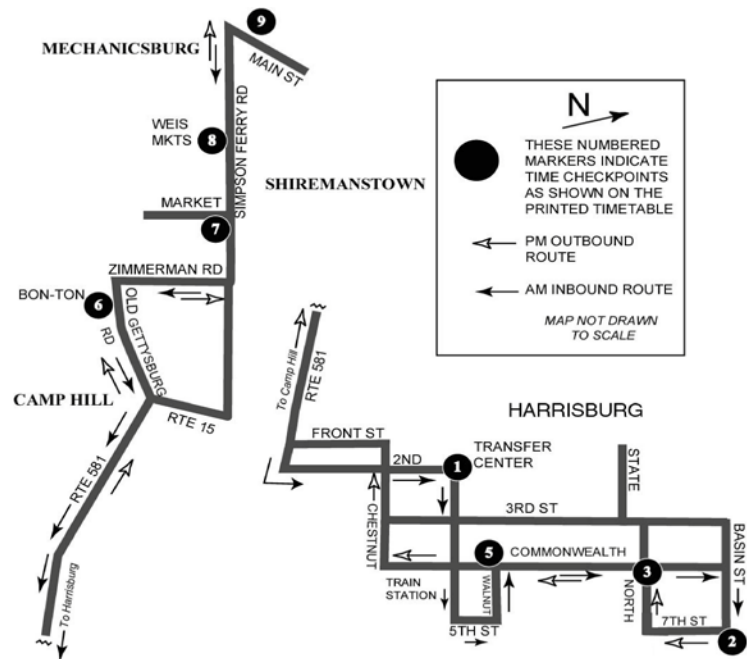

From Downtown to Mechanicsburg

|             |                         |                          |                      |                                |             |                                 |
|-------------|-------------------------|--------------------------|----------------------|--------------------------------|-------------|---------------------------------|
| 7th & Basin | Commonwealth<br>& North | Commonwealth<br>& Walnut | BON TON<br>Camp Hill | Market Street<br>Shiremanstown | Weis Market | Main & Simpson<br>Mechanicsburg |
| <b>2</b>    | <b>3</b>                | <b>5</b>                 | <b>6</b>             | <b>7</b>                       | <b>8</b>    | <b>9</b>                        |
| 4:40        | 4:42                    | 4:43                     | 5:00                 | 5:05                           | 5:10        | 5:20                            |

Base Fare: \$1.65

To/From Mechanicsburg: \$1.90 (one-way express fare)  
[SAVE with \$45 zone #1 monthly pass]

**MONDAY - FRIDAY**

From Mechanicsburg to Downtown

|                                 |             |                                |                      |                    |                         |             |
|---------------------------------|-------------|--------------------------------|----------------------|--------------------|-------------------------|-------------|
| Main & Simpson<br>Mechanicsburg | Weis Market | Market Street<br>Shiremanstown | BON TON<br>Camp Hill | Transfer<br>Center | Commonwealth<br>& North | 7th & Basin |
| <b>9</b>                        | <b>8</b>    | <b>7</b>                       | <b>6</b>             | <b>1</b>           | <b>3</b>                | <b>2</b>    |
| 7:10                            | 7:20        | 7:23                           | 7:25                 | 7:40               | 7:43                    | 7:46        |